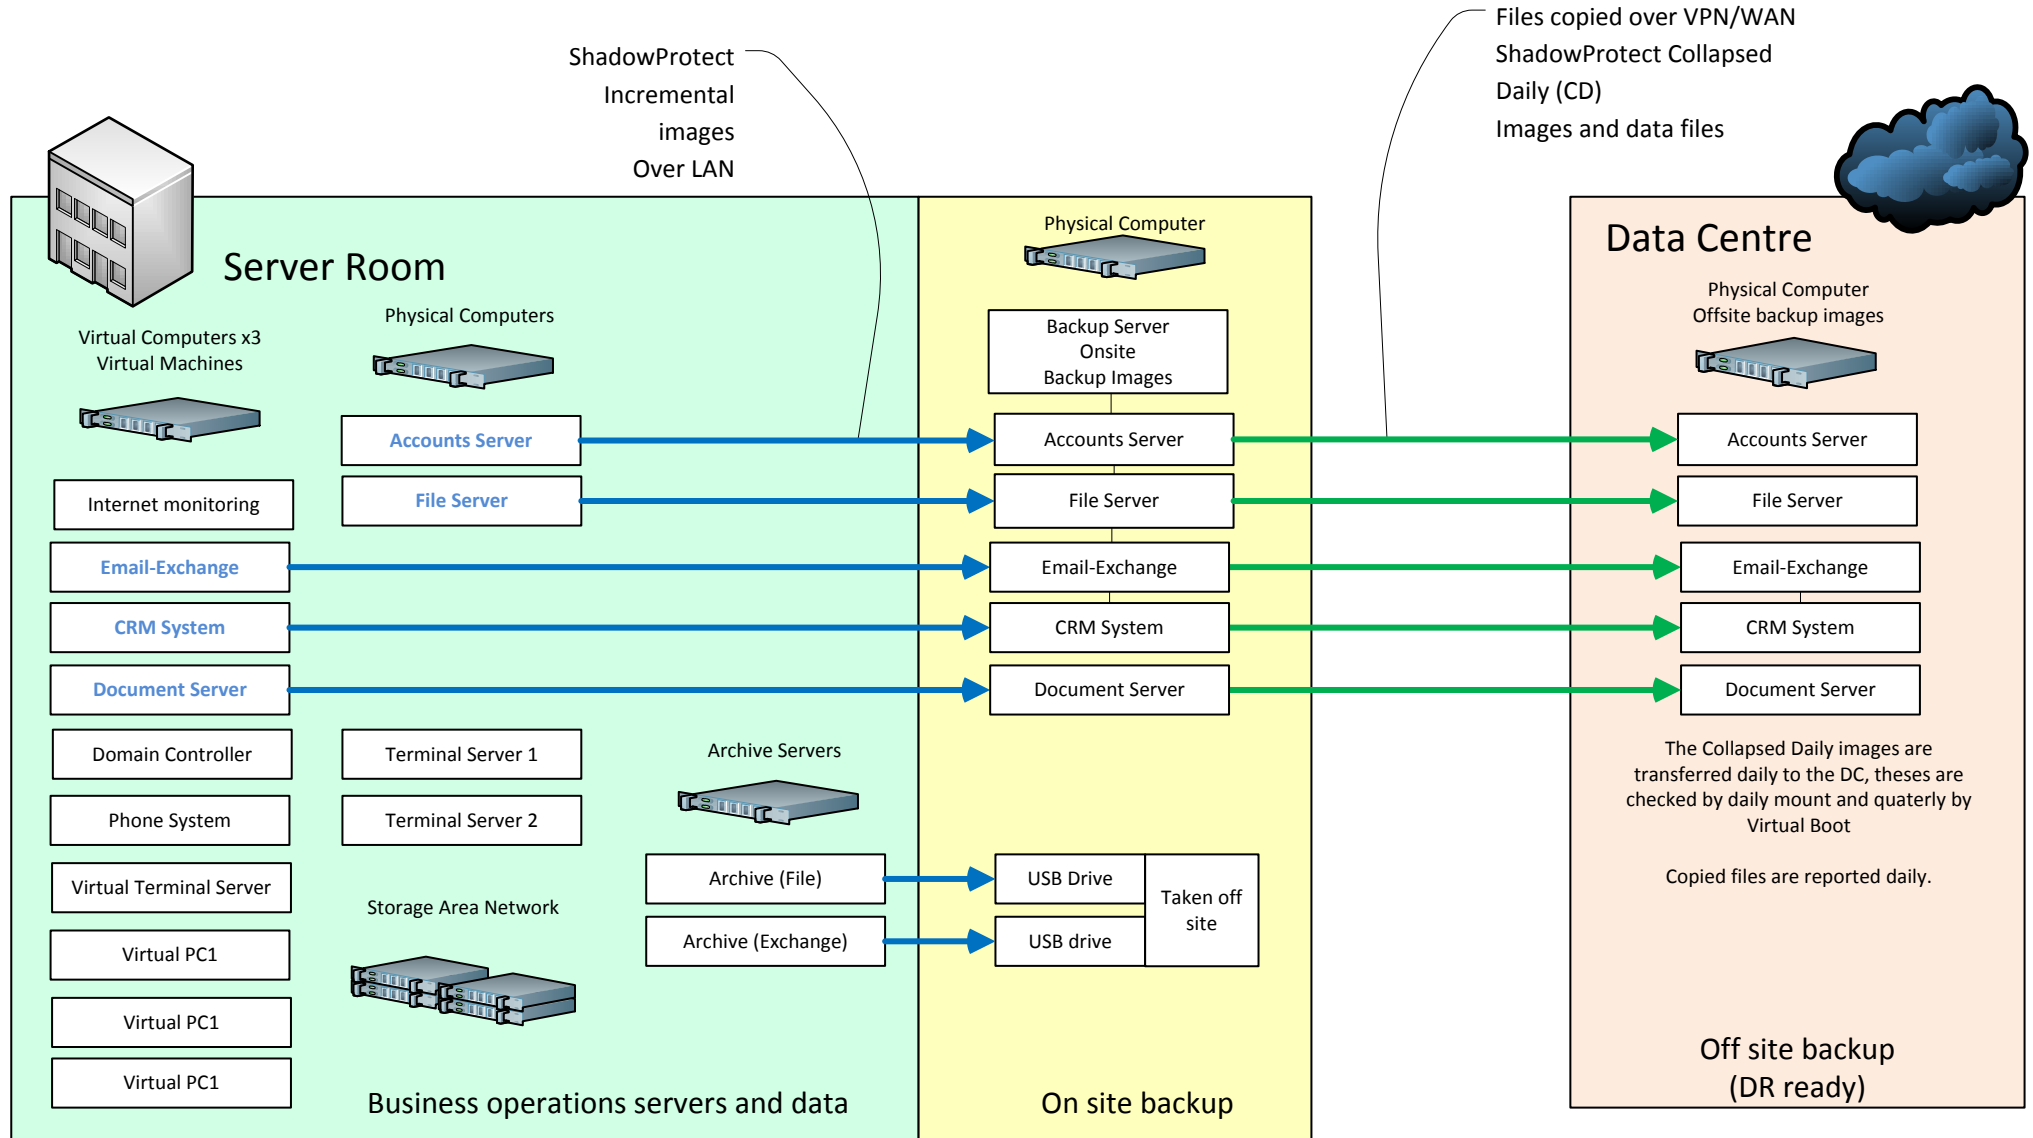

Example business, say 500 people on site and off site systems backup process

Utility and network connections

Power to Server room Backup Generator	UPS units on key servers and network components	Server Room Temperature Air Conditioning Cooling	Local Area Network Key Server Room Switches x2 (Redundancy+1)	Wide Area Network (WAN) Leased line + SLA SDSL (fallback)
--	---	---	--	---